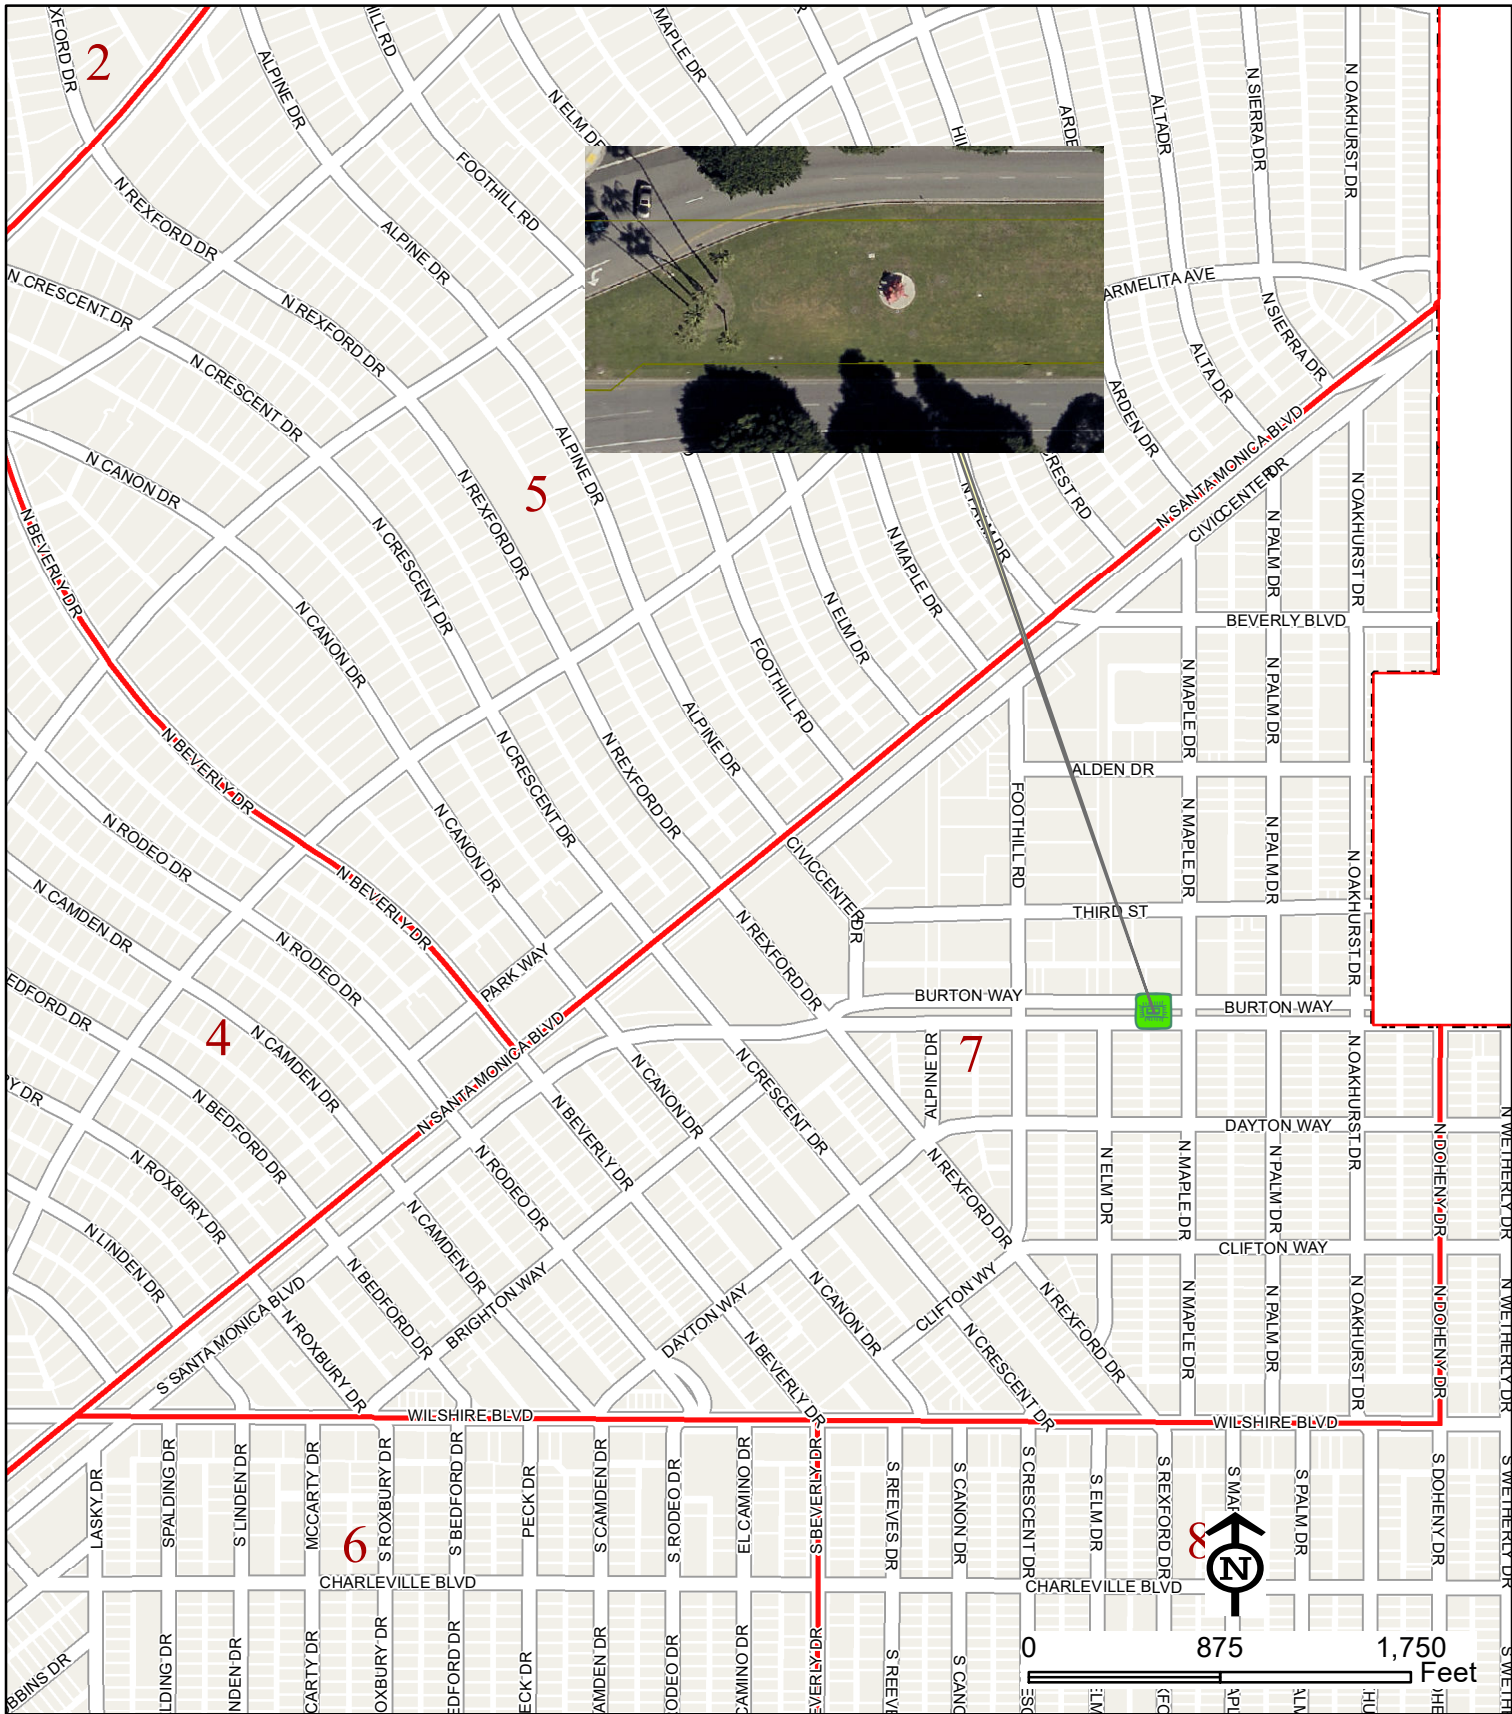

# JUST IN CASE BH Zone 7 - City of Beverly Hills, California

-  Meeting Area
-  Just In Case BH Zone Boundary
-  City Boundary

**Meeting Area of Zone 7:**  
**Burton Median**  
**Burton Way between**  
**Rexford & Doheny**

This map is for informational purposes. The City of Beverly Hills makes no representations or warranties of any kind with respect to the accuracy of the information or data furnished herein.  
 Map produced by: City of Beverly Hills - IT - GIS  
 455 N. Rexford Dr. Beverly Hills, CA 90210  
 December 2021